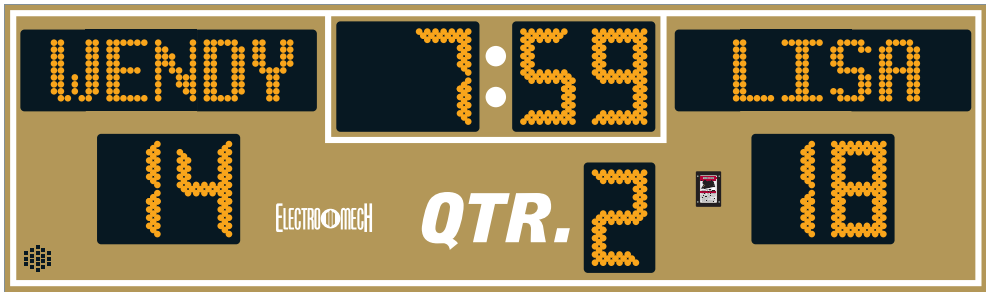

MODEL LX3130-ETN

Outdoor
Football

Dimensions	Weight	Cabinet Material	Caption Height	Accent Material
10 ft x 3 ft	100 lb	Aluminum	6 in	2.4 mil cast vinyl
Digit Height	Indicator Size	Digit Colors	Electrical	
11 in	N/A	Amber or Red	2.4 Amps, 120 VAC	

STANDARD EQUIPMENT & FEATURES

- Single cabinet design with heavy duty extruded aluminum framing
- Light weight, rust free, all aluminum construction
- Mounting hardware for permanent installation on two posts without the need for on site fabrication
- Choice of 18 standard paint colors
- Choice of amber or red LED displays
- LED display circuit scoreboards conformal coated for outdoor use
- Internally mounted horn
- Full-sized 37-key control console with LCD display
- Fifty programmable brightness levels
- Control console includes fully programmable Practice Segment Timer mode
- Junction box and patch cable for hardwired installations
- Five-year limited warranty

OPTIONAL EQUIPMENT & UPGRADES

- ID panels with custom graphics, in a variety of sizes, shapes and styles, to mount above or below the scoreboard
- Extended configurations for ID panels built into the left or right side of the scoreboard cabinet
- Full color video and other electronic display panels
- Stadium Sound System packages
- Custom paint colors
- Up to 1,000 feet of data cable for hardwired installations
- ScoreLink Wireless RF modem system for wireless communication
- Additional warranty and support plans

ELECTRONIC TEAM NAMES (ETNs)

- 7-inch character height
- 9 x 40 pixel matrix
- Three character fonts
- Up to 8 characters per team

DIGITS / INDICATORS

All digits for this model are 11 inches tall. Digits and ETN characters are formed from matrices of super-bright, long-lasting, energy-efficient LEDs (Light Emitting Diodes). Choose either amber or red LEDs for all outdoor products. Our LED assemblies are protected by aluminum masks that allow the hard epoxy shells of the LEDs to be exposed for maximum viewing angles.